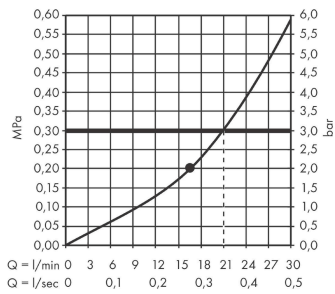

Rainfinity
Overhead shower 360 1jet with wall connector
 Surfaces: **Chrome** Article Number: **26230000**

Description

product features

- consists of: overhead shower, wall connector
- shower head size: 360 mm
- spray type: PowderRain
- projection 381 mm
- middle spray disc: 205 mm
- frame: metal
- material spray disc: aluminium
- spray disc surface: graphite
- shower head vertically inclinable by 10-30°
- maximum flow rate at 3 bar: 21 l/min
- flow rate PowderRain spray (at 3 bar): 21 l/min
- minimum flow pressure: 2 bar
- overhead shower removable for cleaning
- installation: wall
- connection thread G ½
- connection dimension: DN15

Technology

Design awards

reddot award 2019
best of the best

Product image

Scale drawing

Rainfinity
Overhead shower 360 1jet with wall connector
 Surfaces: **Chrome** Article Number: **26230000**

Flowchart

The consumption was measured in combination with the appropriate fittings (thermostat/mixer/ in-wall valve) to reflect actual application in practice.