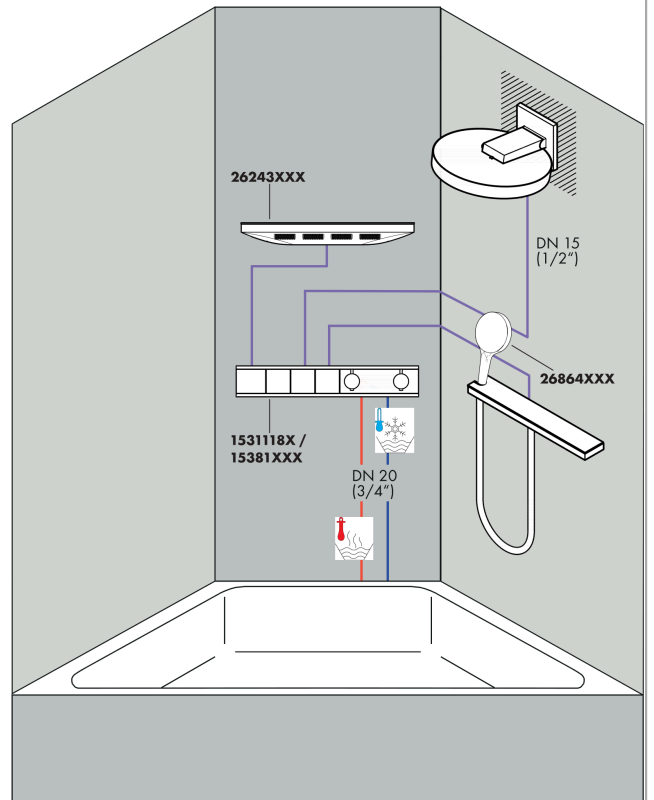

Rainfinity
Overhead shower 360 1jet with wall connector
 Surfaces: **Chrome** Article Number: **26230000**

Description

product features

- consists of: overhead shower, wall connector
- shower head size: 360 mm
- spray type: PowderRain
- projection 381 mm
- middle spray disc: 205 mm
- frame: metal
- material spray disc: aluminium
- spray disc surface: graphite
- shower head vertically inclinable by 10-30°
- maximum flow rate at 3 bar: 21 l/min
- flow rate PowderRain spray (at 3 bar): 21 l/min
- minimum flow pressure: 2 bar
- overhead shower removable for cleaning
- installation: wall
- connection thread G ½
- connection dimension: DN15

Technology

Design awards

reddot award 2019
best of the best

Product image

Scale drawing

Rainfinity
Overhead shower 360 1jet with wall connector
 Surfaces: **Chrome** Article Number: **26230000**

Flowchart

The consumption was measured in combination with the appropriate fittings (thermostat/mixer/ in-wall valve) to reflect actual application in practice.

Rainfinity
Overhead shower 360 1jet with wall connector
 Surfaces: **Chrome** Article Number: **26230000**

Installation examples

Rainfinity
Overhead shower 360 1jet with wall connector
 Surfaces: **Chrome** Article Number: **26230000**

Exploded Drawing

Year of production: >07/19

Rainfinity
Overhead shower 360 1jet with wall connector
 Surfaces: **Chrome** Article Number: **26230000**

Spare part list

Year of production: >07/19

Pos.	Description	Article Number	Price	PU
1	head shower	93666000	-	1
2	cover	93524000	-	1
3	cramp	93525000	-	1
4	escutcheon	93523000	-	1
5	O-ring 9x2	98119000	-	1
6	filter packing	93774000	-	1
7	O-ring 13x2,5	98428000	-	1