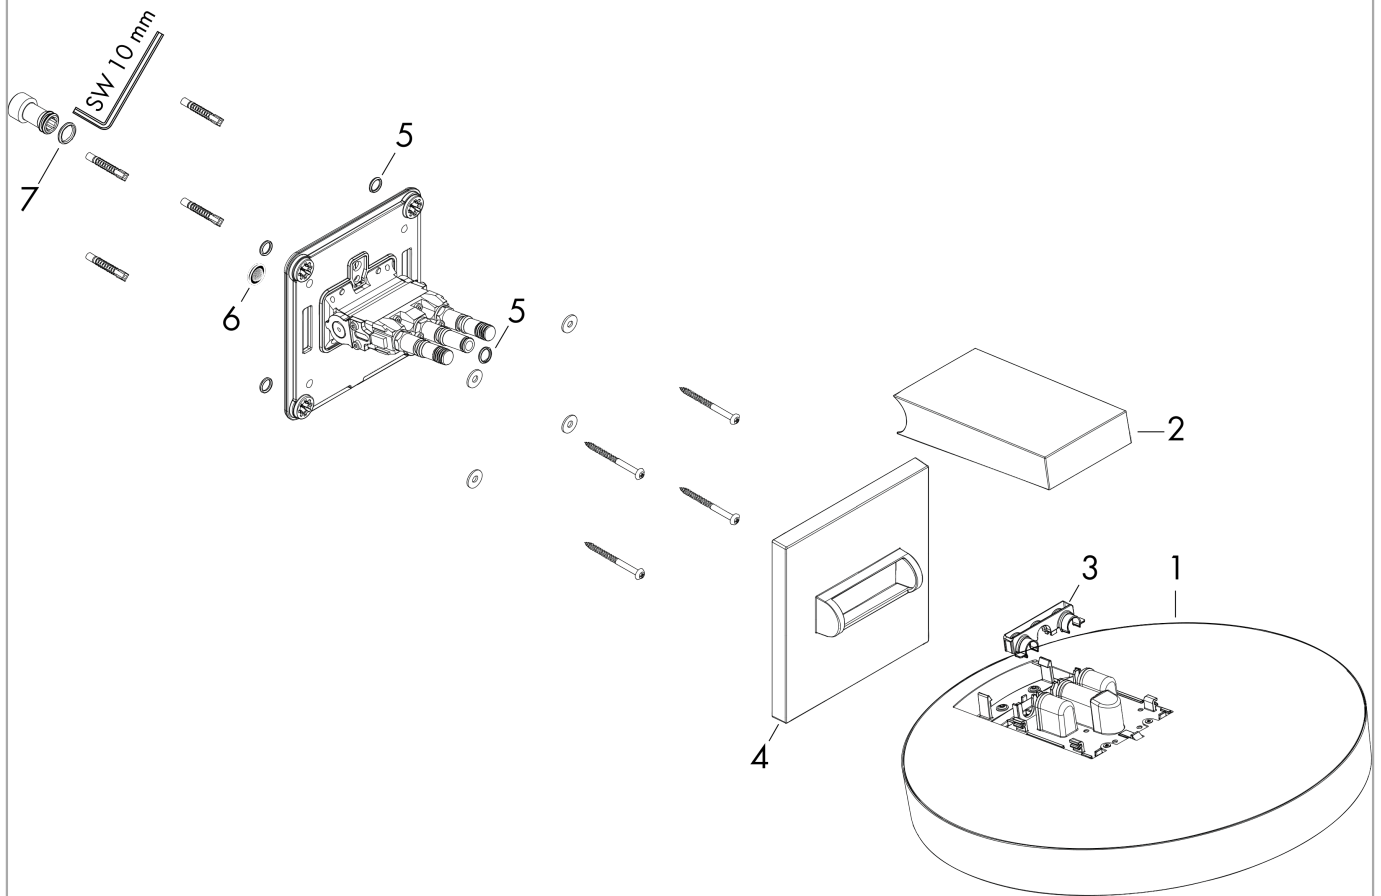

Rainfinity
Overhead shower 360 1jet with wall connector
 Surfaces: **Chrome** Article Number: **26230000**

Description

product features

- consists of: overhead shower, wall connector
- shower head size: 360 mm
- spray type: PowderRain
- projection 381 mm
- middle spray disc: 205 mm
- frame: metal
- material spray disc: aluminium
- spray disc surface: graphite
- shower head vertically inclinable by 10-30°
- maximum flow rate at 3 bar: 21 l/min
- flow rate PowderRain spray (at 3 bar): 21 l/min
- minimum flow pressure: 2 bar
- overhead shower removable for cleaning
- installation: wall
- connection thread G ½
- connection dimension: DN15

Technology

Design awards

reddot award 2019
best of the best

Product image

Scale drawing

Rainfinity
Overhead shower 360 1jet with wall connector
 Surfaces: **Chrome** Article Number: **26230000**

Flowchart

The consumption was measured in combination with the appropriate fittings (thermostat/mixer/ in-wall valve) to reflect actual application in practice.

Rainfinity
Overhead shower 360 1jet with wall connector
 Surfaces: **Chrome** Article Number: **26230000**

Installation examples

Rainfinity
Overhead shower 360 1jet with wall connector
 Surfaces: **Chrome** Article Number: **26230000**

Exploded Drawing

Year of production: >07/19

Rainfinity
Overhead shower 360 1jet with wall connector
 Surfaces: **Chrome** Article Number: **26230000**

Spare part list

Year of production: >07/19

Pos.	Description	Article Number	Price	PU
1	head shower	93666000	-	1
2	cover	93524000	-	1
3	cramp	93525000	-	1
4	escutcheon	93523000	-	1
5	O-ring 9x2	98119000	-	1
6	filter packing	93774000	-	1
7	O-ring 13x2,5	98428000	-	1