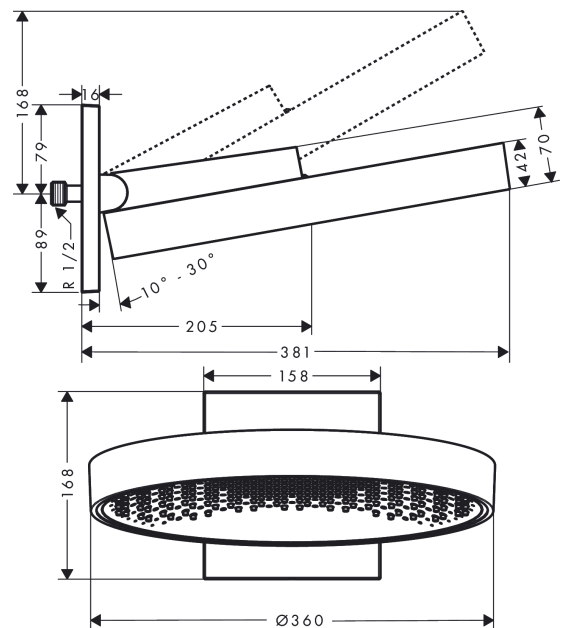

Rainfinity
Overhead shower 360 1jet with wall connector
 Surfaces: **Chrome** Article Number: **26230000**

Description

product features

- consists of: overhead shower, wall connector
- shower head size: 360 mm
- spray type: PowderRain
- projection 381 mm
- middle spray disc: 205 mm
- frame: metal
- material spray disc: aluminium
- spray disc surface: graphite
- shower head vertically inclinable by 10-30°
- maximum flow rate at 3 bar: 21 l/min
- flow rate PowderRain spray (at 3 bar): 21 l/min
- minimum flow pressure: 2 bar
- overhead shower removable for cleaning
- installation: wall
- connection thread G ½
- connection dimension: DN15

Technology

Design awards

reddot award 2019
best of the best

Product image

Scale drawing

Rainfinity
Overhead shower 360 1jet with wall connector
 Surfaces: **Chrome** Article Number: **26230000**

Flowchart

The consumption was measured in combination with the appropriate fittings (thermostat/mixer/ in-wall valve) to reflect actual application in practice.

Rainfinity
Overhead shower 360 1jet with wall connector
 Surfaces: **Chrome** Article Number: **26230000**

Installation examples

Rainfinity
Overhead shower 360 1jet with wall connector
 Surfaces: **Chrome** Article Number: **26230000**

Exploded Drawing

Year of production: >07/19

Rainfinity
Overhead shower 360 1jet with wall connector
 Surfaces: **Chrome** Article Number: **26230000**

Spare part list

Year of production: >07/19

Pos.	Description	Article Number	Price	PU
1	head shower	93666000	-	1
2	cover	93524000	-	1
3	cramp	93525000	-	1
4	escutcheon	93523000	-	1
5	O-ring 9x2	98119000	-	1
6	filter packing	93774000	-	1
7	O-ring 13x2,5	98428000	-	1