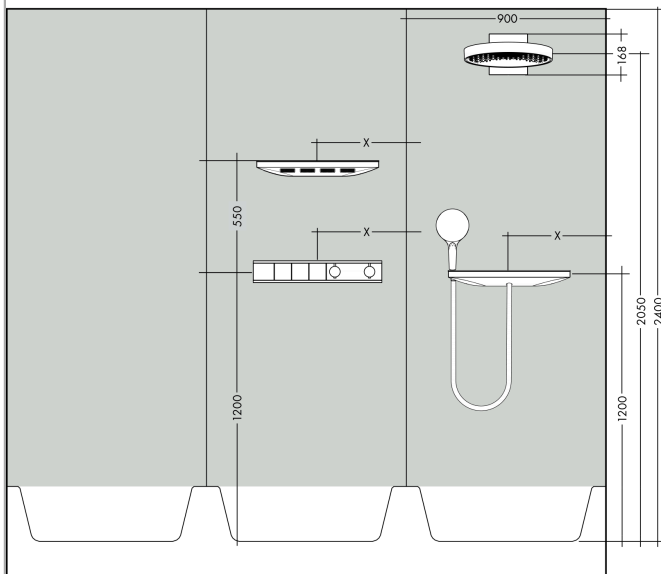

Rainfinity
Overhead shower 360 1jet with wall connector
 Surfaces: **Chrome** Article Number: **26230000**

Description

product features

- consists of: overhead shower, wall connector
- shower head size: 360 mm
- spray type: PowderRain
- projection 381 mm
- middle spray disc: 205 mm
- frame: metal
- material spray disc: aluminium
- spray disc surface: graphite
- shower head vertically inclinable by 10-30°
- maximum flow rate at 3 bar: 21 l/min
- flow rate PowderRain spray (at 3 bar): 21 l/min
- minimum flow pressure: 2 bar
- overhead shower removable for cleaning
- installation: wall
- connection thread G ½
- connection dimension: DN15

Technology

Design awards

reddot award 2019
best of the best

Product image

Scale drawing

Rainfinity
Overhead shower 360 1jet with wall connector
 Surfaces: **Chrome** Article Number: **26230000**

Flowchart

The consumption was measured in combination with the appropriate fittings (thermostat/mixer/ in-wall valve) to reflect actual application in practice.

Rainfinity
Overhead shower 360 1jet with wall connector
 Surfaces: **Chrome** Article Number: **26230000**

Installation examples

Rainfinity
Overhead shower 360 1jet with wall connector
 Surfaces: **Chrome** Article Number: **26230000**

Exploded Drawing

Year of production: >07/19

Rainfinity
Overhead shower 360 1jet with wall connector
 Surfaces: **Chrome** Article Number: **26230000**

Spare part list

Year of production: >07/19

Pos.	Description	Article Number	Price	PU
1	head shower	93666000	-	1
2	cover	93524000	-	1
3	cramp	93525000	-	1
4	escutcheon	93523000	-	1
5	O-ring 9x2	98119000	-	1
6	filter packing	93774000	-	1
7	O-ring 13x2,5	98428000	-	1